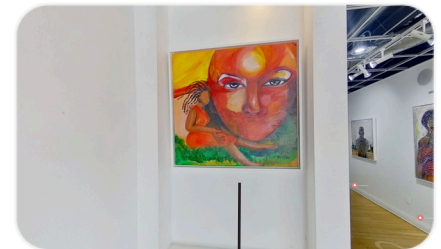

DARIN DARBY

Reach
Darin Darby

\$3,500.00 (SOLD)
Medium: Acrylic painted cotton canvas
on MDF board
Dimensions: 24" x 48"

ALPHA BRUTON

I am the Sacrifice
Alpha Bruton

\$500.00 (SOLD)
Medium: Acrylic
Dimensions: 22" x 22"