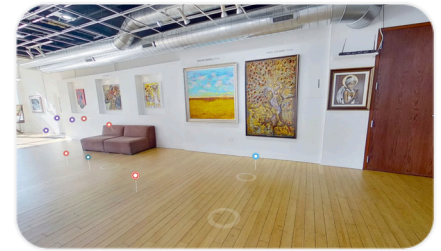

DARIN DARBY

Precious Little Angel
Darin Darby

\$850.00

Medium: Textured cardstock paper and
mat board

Dimensions: 24" x 18"

ANDRE GUICHARD

Apple of My Eye
Andre Guichard

\$7,500.00 (SOLD)
Medium: Acrylic/ mixed media/ iron
Dimensions: 66" x 42"