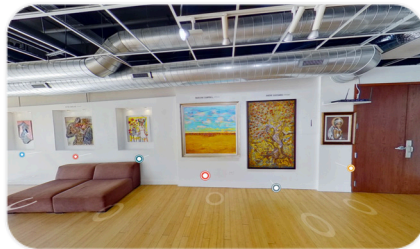

FRANCES 'MARLENE CAMPBELL' GUICHARD

**We Voted Like Our Lives
Depended On It**
Frances 'Marlene Campbell'
Guichard
$2,750.00 (SOLD)
Medium: Acrylic and sand
Dimensions: 48" x 48"