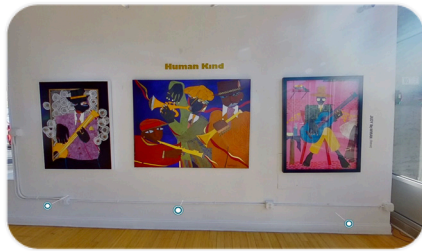

JUDY BOWMAN

The Blue Guitar
Judy Bowman

$4,250.00
Medium: Mixed media collage on
canvas
Dimensions: 51" x 39"