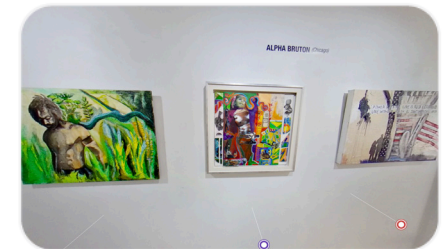

ALPHA BRUTON

Journey Through True Life Alpha Bruton

$900.00

Medium: Acrylic on museum panel

Dimensions: 28" x 33"