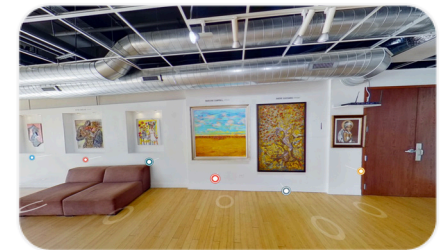

JUDY BOWMAN

Auntie Mae's Flowers
Judy Bowman

$2,500.00

Medium: Mixed media collage on wood
Dimensions: 31" x 25"