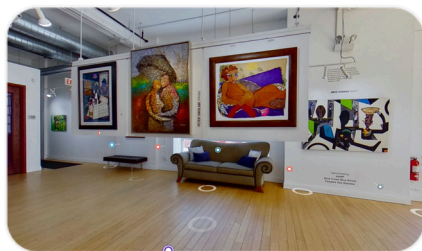

\$3,000.00

Medium: Acrylic on wood

Dimensions: 48" x 64"

JUDY BOWMAN

Now I Lay Me
Judy Bowman

\$3,000.00 (SOLD)
Medium: Mixed media collage
Dimensions: 43" x 33"

PETER OWOLABI

Shield of Love
Peter Owolabi