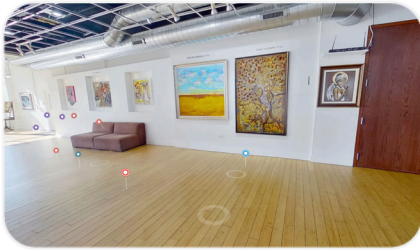

PETER OWOLABI

Tune of Love
Peter Owolabi

$1,850.00 (SOLD)
Medium: Burnt wood, mixed media
Dimensions: 35" x 34"