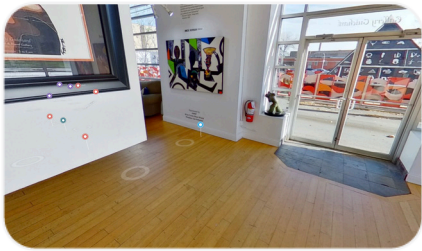

ONZIE NORMAN

Nuba Rebels
Onzie Norman

$1,600.00 (SOLD)
Medium: Acrylic and collage on wood
Dimensions: 42" x 57"