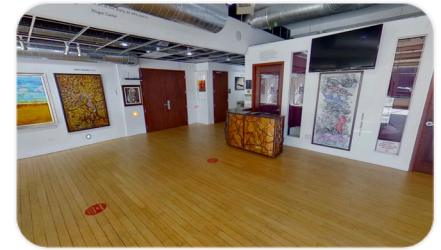

DARIN DARBY

Reach
Darin Darby

\$3,500.00 (SOLD)
Medium: Acrylic painted cotton canvas
on MDF board
Dimensions: 24" x 48"

ALPHA BRUTON

I am the Sacrifice
Alpha Bruton

\$500.00 (SOLD)
Medium: Acrylic
Dimensions: 22" x 22"