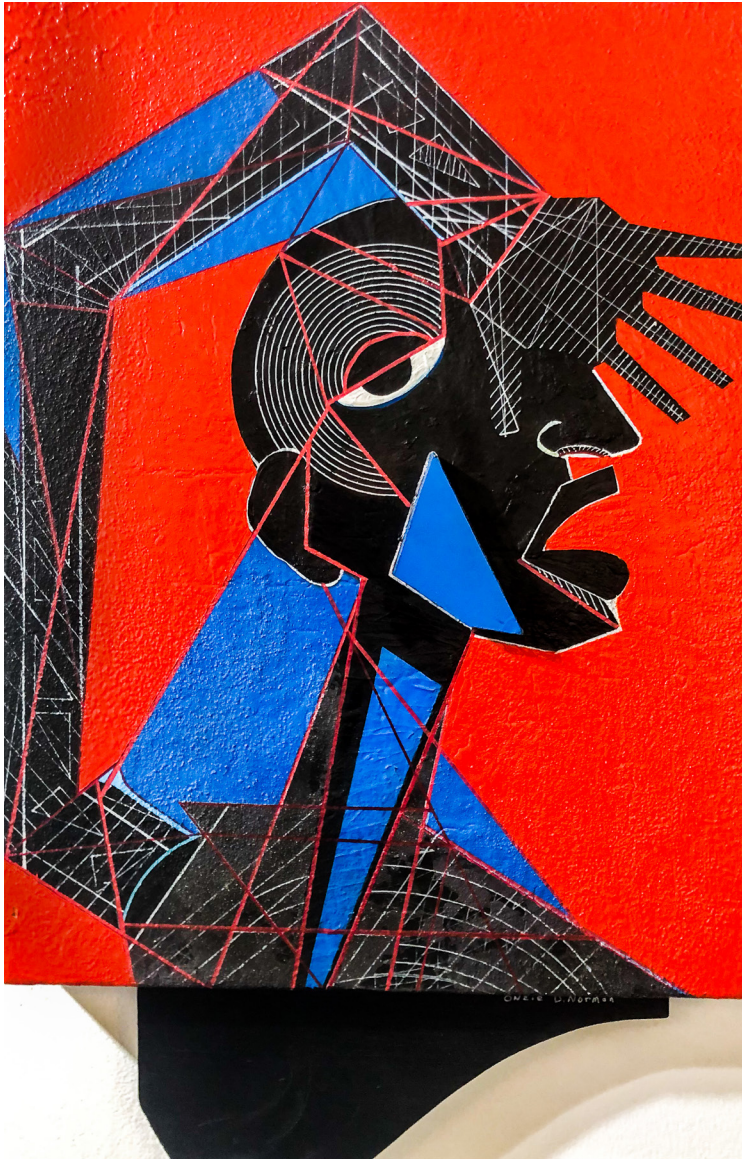

\$2,500.00

Medium: Mixed media collage on wood
Dimensions: 31" x 25"

PETER OWOLABI

Tune of Love
Peter Owolabi

\$1,850.00 (SOLD)
Medium: Burnt wood, mixed media
Dimensions: 35" x 34"

ONZIE NORMAN

Sudan Soul
Onzie Norman