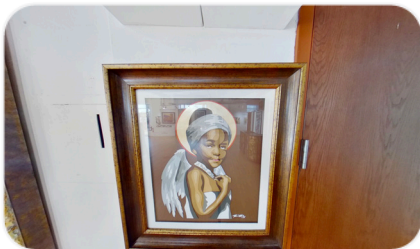

DARIN DARBY

Reach
Darin Darby

\$3,500.00 (SOLD)
Medium: Acrylic painted cotton canvas
on MDF board
Dimensions: 24" x 48"

ALPHA BRUTON

I am the Sacrifice
Alpha Bruton

\$500.00 (SOLD)
Medium: Acrylic
Dimensions: 22" x 22"

DARIN DARBY

Precious Little Angel
Darin Darby

\$850.00

Medium: Textured cardstock paper and
mat board

Dimensions: 24" x 18"

ANDRE GUICHARD

Apple of My Eye
Andre Guichard

\$7,500.00 (SOLD)
Medium: Acrylic/ mixed media/ iron
Dimensions: 66" x 42"