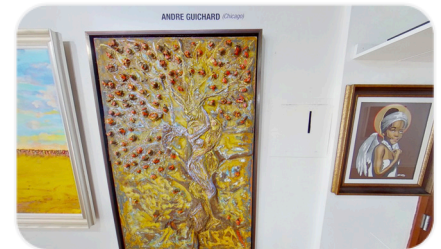

DARIN DARBY

Precious Little Angel
Darin Darby

\$850.00

Medium: Textured cardstock paper and
mat board

Dimensions: 24" x 18"

ANDRE GUICHARD

Apple of My Eye
Andre Guichard

\$7,500.00 (SOLD)
Medium: Acrylic/ mixed media/ iron
Dimensions: 66" x 42"

FRANCES 'MARLENE CAMPBELL' GUICHARD

**We Voted Like Our Lives
Depended On It**
Frances 'Marlene Campbell'
Guichard
\$2,750.00 (SOLD)
Medium: Acrylic and sand
Dimensions: 48" x 48"

JUDY BOWMAN

Auntie Mae's Flowers
Judy Bowman