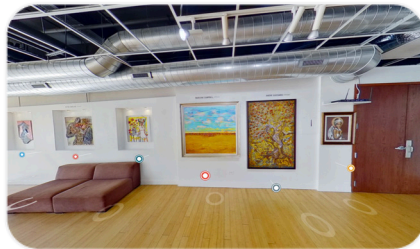

DARIN DARBY

Precious Little Angel
Darin Darby

$850.00

Medium: Textured cardstock paper and
mat board

Dimensions: 24" x 18"