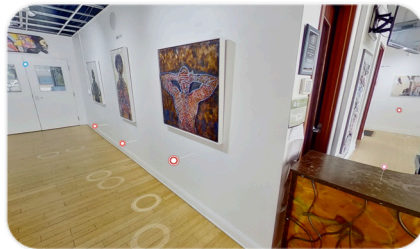

Medium: Mixed media

Dimensions: 37" x 39"

AKIN

BLESS THE LORD OH MY SOUL
Akin

\$1,200.00 (SOLD)
Medium: Mixed media
Dimensions: 49" x 25"

AKIN

REFLECTION.

Akin