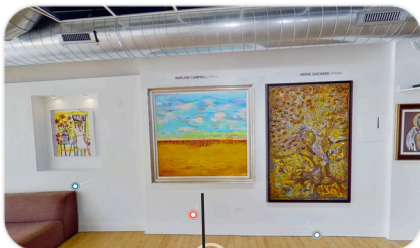

FRANCES 'MARLENE CAMPBELL' GUICHARD

**We Voted Like Our Lives
Depended On It**
Frances 'Marlene Campbell'
Guichard
$2,750.00 (SOLD)
Medium: Acrylic and sand
Dimensions: 48" x 48"