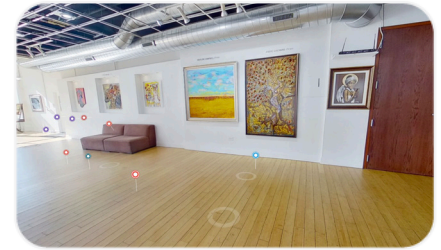

\$2,500.00

Medium: Mixed media collage on wood
Dimensions: 31" x 25"

PETER OWOLABI

Tune of Love
Peter Owolabi

\$1,850.00 (SOLD)
Medium: Burnt wood, mixed media
Dimensions: 35" x 34"

ONZIE NORMAN

Sudan Soul
Onzie Norman