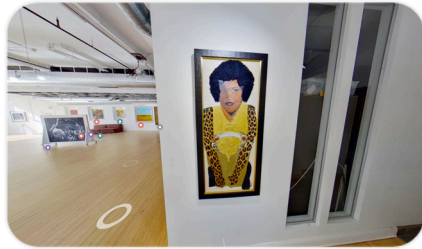

ALPHA BRUTON

Journey Through True Life Alpha Bruton

\$900.00

Medium: Acrylic on museum panel

Dimensions: 28" x 33"

ALPHA BRUTON

**Mrs. Bessie
Alpha Bruton**

\$1,250.00
Medium: Collage on wood, mixed
medium
Dimensions: 48" x 24"