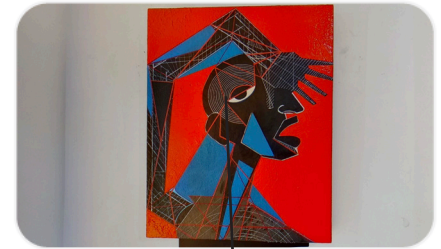

\$2,500.00

Medium: Mixed media collage on wood
Dimensions: 31" x 25"

PETER OWOLABI

Tune of Love
Peter Owolabi

\$1,850.00 (SOLD)
Medium: Burnt wood, mixed media
Dimensions: 35" x 34"

ONZIE NORMAN

Sudan Soul
Onzie Norman