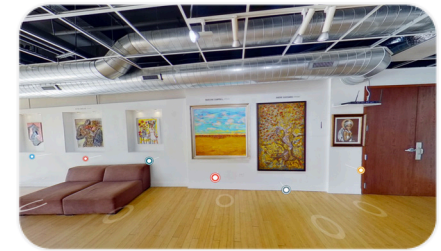

DARIN DARBY

Precious Little Angel
Darin Darby

\$850.00

Medium: Textured cardstock paper and
mat board

Dimensions: 24" x 18"

ANDRE GUICHARD

Apple of My Eye
Andre Guichard

\$7,500.00 (SOLD)
Medium: Acrylic/ mixed media/ iron
Dimensions: 66" x 42"