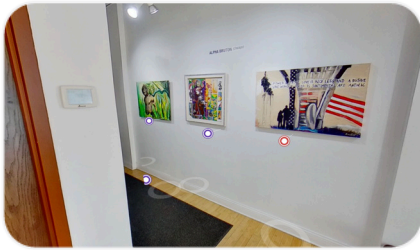

ALPHA BRUTON

Sacrificial Lamb
Alpha Bruton

$600.00
Medium: Collage on museum board
Dimensions: 26" x 28"