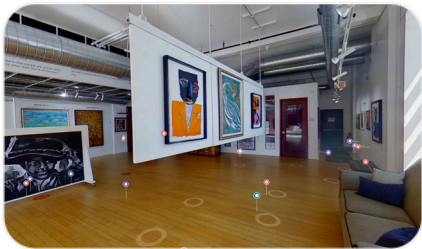

JUDY BOWMAN

**All Dressed Up With No
Place to Go**
Judy Bowman

$2,700.00 (SOLD)
Medium: Mixed media collage
Dimensions: 27" x 19"