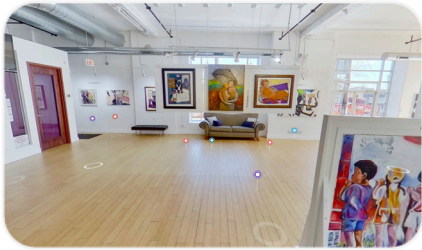

JUDY BOWMAN

Red Gloves and Fishnets
Judy Bowman

$3,500.00
Medium: Collage
Dimensions: 27" x 32"