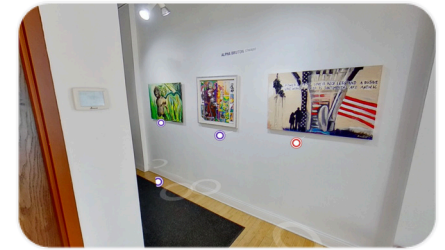

ALPHA BRUTON

Queen Selma
Alpha Bruton

$450.00 (SOLD)
Medium: Acrylic glaze/ mixed media
Dimensions: 24" x 30"