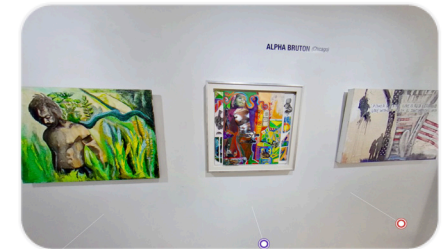

ALPHA BRUTON

Queen Selma
Alpha Bruton

$450.00 (SOLD)
Medium: Acrylic glaze/ mixed media
Dimensions: 24" x 30"