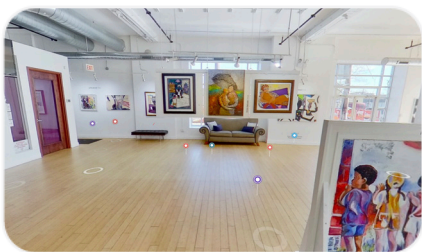

\$3,000.00

Medium: Acrylic on wood

Dimensions: 48" x 64"

JUDY BOWMAN

Now I Lay Me
Judy Bowman

\$3,000.00 (SOLD)
Medium: Mixed media collage
Dimensions: 43" x 33"

PETER OWOLABI

Shield of Love
Peter Owolabi