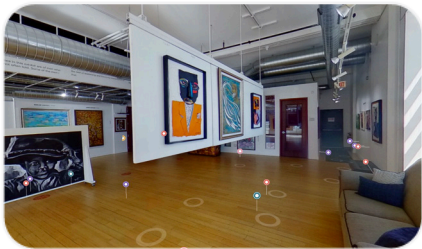

JUDY BOWMAN

Feel the Mood Judy Bowman

$3,000.00 (SOLD)
Medium: Mixed media collage
Dimensions: 32" x 22"