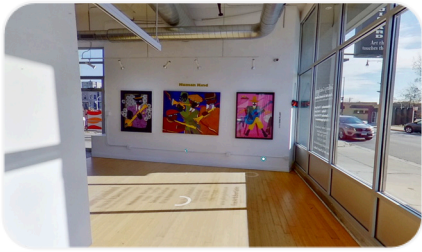

JUDY BOWMAN

The Blue Guitar
Judy Bowman

$4,250.00
Medium: Mixed media collage on
canvas
Dimensions: 51" x 39"