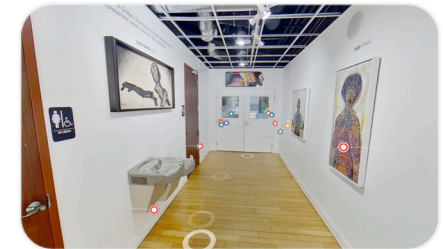

ONZIE NORMAN

Gamba
Onzie Norman

$2,650.00

Medium: Acrylic and spray paint on wood

Dimensions: 18.5" x 46"