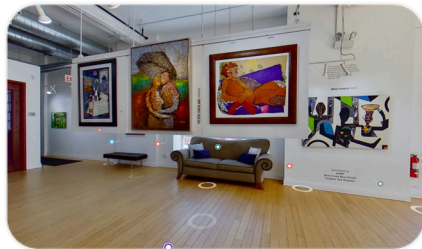

JUDY BOWMAN

Red Gloves and Fishnets
Judy Bowman

$3,500.00
Medium: Collage
Dimensions: 27" x 32"