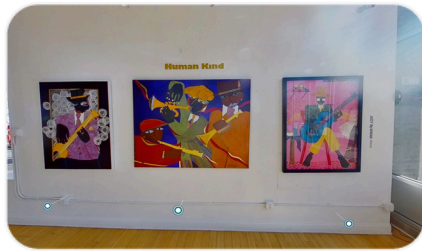

WELCOME TO
HUMAN KIND

<https://bit.ly/vec-9-intro-video>

EXHIBIT SYNOPSIS

Welcome to our new exhibition: Human Kind! This show is a collaboration of artists from the midwest, including Chicago, Detroit, and Milwaukee. Artists capture what makes us human in this thought-provoking, and colorful exhibit. These pieces showcase our ability to love, to care, to show emotion, empathy and feelings, and expressions of human kind that delve into relationships, family, friends and those things that make us human. This exhibit is full of vibrant color, cubism, abstraction and art that touches the soul as it brings joy and makes you think about music, love and laughter. Original art is no longer just about decoration and beautification. Original art has become as much about wellness as it is about decoration. Many of our collectors are finding that during quarantine, art buying is helping them to relax and cleanse their spirits. Enjoy!

ENTER >

DARIN DARBY

Nature of a Man
Darin Darby

\$3,500.00

Medium: Textured cardstock paper and
mat board

Dimensions: 30" x 40"

JUDY BOWMAN

**Hanging Out On Lafayette
and McDougall
Judy Bowman**

\$5,000.00

Medium: Mixed media on collage

Dimensions: 51" x 51"

JUDY BOWMAN

The Blue Guitar
Judy Bowman

\$4,250.00
Medium: Mixed media collage on
canvas
Dimensions: 51" x 39"

JUDY BOWMAN

We Be Blowin
Judy Bowman

\$4,750.00
Medium: Mixed media collage on
canvas
Dimensions: 48" x 60"

JUDY BOWMAN

Waiting For My Set II
Judy Bowman

\$4,250.00
Medium: Mixed media collage on
canvas
Dimensions: 49" x 37"

DARIN DARBY

Beauty for Ashes
Darin Darby