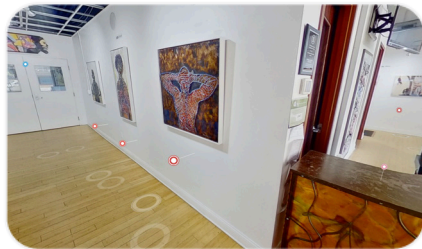

SABRINA BROOKS

Survival Sabrina Brooks

\$3,000.00

Medium: Acrylic/ mixed media/ wood
Dimensions: 75" x 33"

AKIN

THE JOURNEY.

Akin

\$1,200.00 (SOLD)