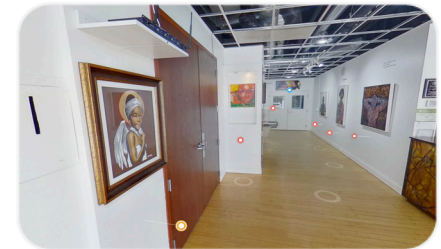

DARIN DARBY

Reach
Darin Darby

\$3,500.00 (SOLD)
Medium: Acrylic painted cotton canvas
on MDF board
Dimensions: 24" x 48"

ALPHA BRUTON

I am the Sacrifice
Alpha Bruton

\$500.00 (SOLD)
Medium: Acrylic
Dimensions: 22" x 22"