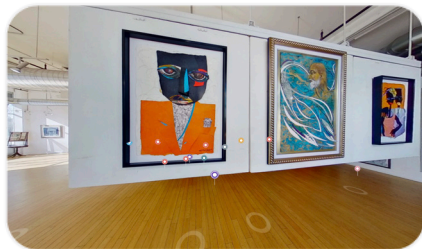

JUDY BOWMAN

**All Dressed Up With No
Place to Go**
Judy Bowman

$2,700.00 (SOLD)
Medium: Mixed media collage
Dimensions: 27" x 19"