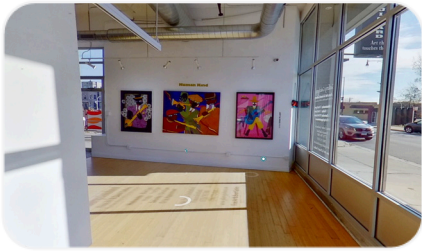

JUDY BOWMAN

Waiting For My Set II
Judy Bowman

$4,250.00
Medium: Mixed media collage on
canvas
Dimensions: 49" x 37"