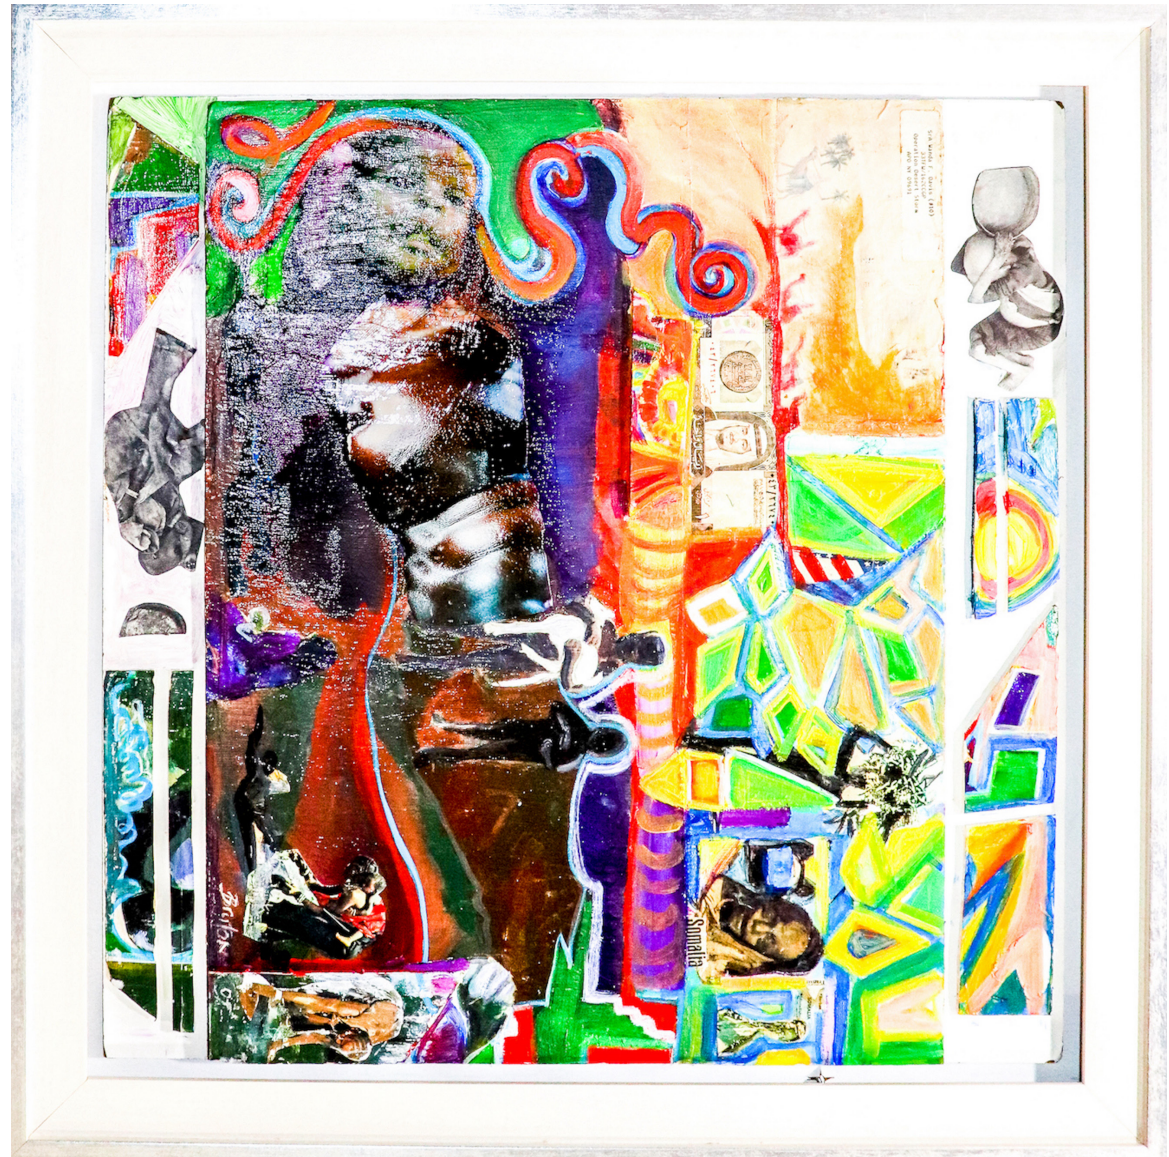

ALPHA BRUTON

Queen Selma
Alpha Bruton

\$450.00 (SOLD)
Medium: Acrylic glaze/ mixed media
Dimensions: 24" x 30"

ALPHA BRUTON

Sacrificial Lamb
Alpha Bruton

\$600.00
Medium: Collage on museum board
Dimensions: 26" x 28"