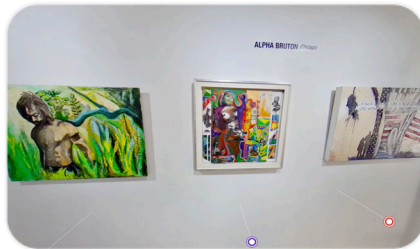

ALPHA BRUTON

Sacrificial Lamb
Alpha Bruton

$600.00
Medium: Collage on museum board
Dimensions: 26" x 28"