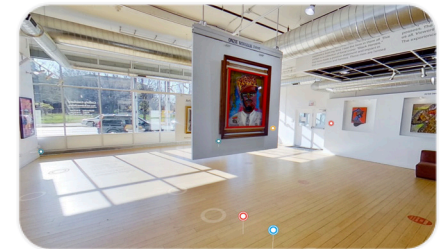

Ghost of Lumumba
Onzie Norman

\$2,250.00

Medium: Acrylic, collage and resin on wood

Dimensions: 34.5" x 27"

JUDY BOWMAN

Feel the Mood Judy Bowman

\$3,000.00 (SOLD)
Medium: Mixed media collage
Dimensions: 32" x 22"