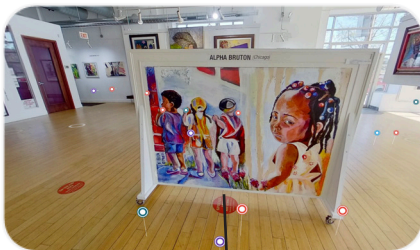

ALPHA BRUTON

Give Your Child Permission Alpha Bruton

$3,000.00

Medium: Acrylic on wood

Dimensions: 64" x 48"