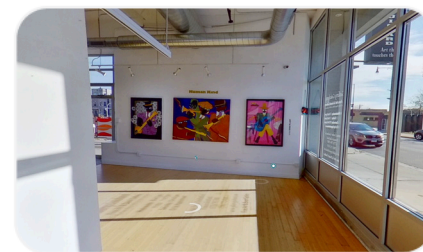

JUDY BOWMAN

We Be Blowin
Judy Bowman

$4,750.00
Medium: Mixed media collage on
canvas
Dimensions: 48" x 60"