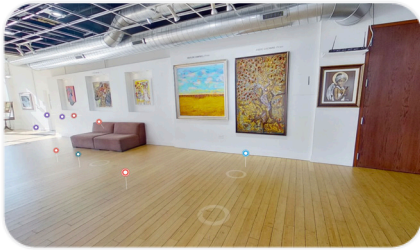

FRANCES 'MARLENE CAMPBELL' GUICHARD

**We Voted Like Our Lives
Depended On It**
Frances 'Marlene Campbell'
Guichard
$2,750.00 (SOLD)
Medium: Acrylic and sand
Dimensions: 48" x 48"