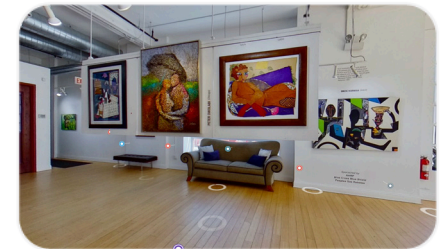

\$3,000.00

Medium: Acrylic on wood

Dimensions: 48" x 64"

JUDY BOWMAN

Now I Lay Me
Judy Bowman

\$3,000.00 (SOLD)
Medium: Mixed media collage
Dimensions: 43" x 33"

PETER OWOLABI

Shield of Love
Peter Owolabi