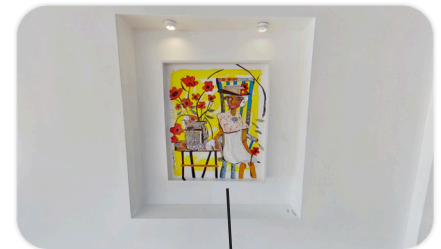

JUDY BOWMAN

Auntie Mae's Flowers
Judy Bowman

$2,500.00

Medium: Mixed media collage on wood
Dimensions: 31" x 25"