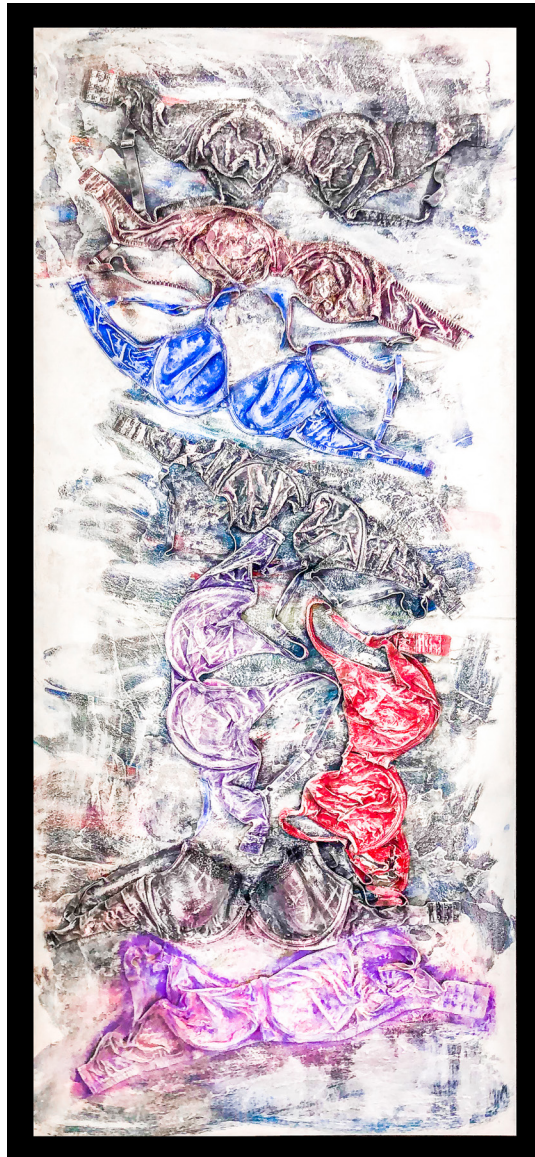

ALPHA BRUTON

Journey Through True Life Alpha Bruton

\$900.00

Medium: Acrylic on museum panel

Dimensions: 28" x 33"

ALPHA BRUTON

**Mrs. Bessie
Alpha Bruton**

\$1,250.00
Medium: Collage on wood, mixed
medium
Dimensions: 48" x 24"

SABRINA BROOKS

Survival Sabrina Brooks

\$3,000.00

Medium: Acrylic/ mixed media/ wood
Dimensions: 75" x 33"

AKIN

THE JOURNEY.

Akin

\$1,200.00 (SOLD)