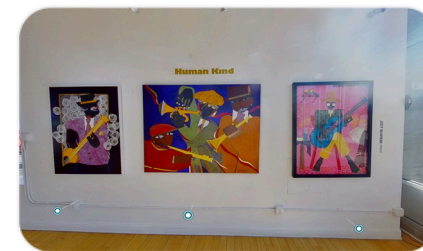

WELCOME TO
HUMAN KIND

<https://bit.ly/vec-9-intro-video>

EXHIBIT SYNOPSIS

Welcome to our new exhibition: Human Kind! This show is a collaboration of artists from the midwest, including Chicago, Detroit, and Milwaukee. Artists capture what makes us human in this thought-provoking, and colorful exhibit. These pieces showcase our ability to love, to care, to show emotion, empathy and feelings, and expressions of human kind that delve into relationships, family, friends and those things that make us human. This exhibit is full of vibrant color, cubism, abstraction and art that touches the soul as it brings joy and makes you think about music, love and laughter. Original art is no longer just about decoration and beautification. Original art has become as much about wellness as it is about decoration. Many of our collectors are finding that during quarantine, art buying is helping them to relax and cleanse their spirits. Enjoy!

ENTER >

DARIN DARBY

Nature of a Man
Darin Darby

\$3,500.00

Medium: Textured cardstock paper and
mat board

Dimensions: 30" x 40"

JUDY BOWMAN

**Hanging Out On Lafayette
and McDougall
Judy Bowman**

\$5,000.00

Medium: Mixed media on collage

Dimensions: 51" x 51"

JUDY BOWMAN

The Blue Guitar
Judy Bowman

\$4,250.00
Medium: Mixed media collage on
canvas
Dimensions: 51" x 39"

JUDY BOWMAN

We Be Blowin
Judy Bowman

\$4,750.00
Medium: Mixed media collage on
canvas
Dimensions: 48" x 60"

JUDY BOWMAN

Waiting For My Set II
Judy Bowman

\$4,250.00
Medium: Mixed media collage on
canvas
Dimensions: 49" x 37"

DARIN DARBY

Beauty for Ashes
Darin Darby