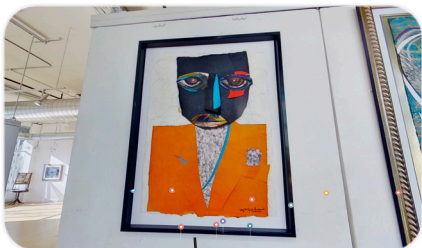

\$4,750.00
Medium: Mixed media collage on
canvas
Dimensions: 48" x 60"

JUDY BOWMAN

Waiting For My Set II
Judy Bowman

\$4,250.00
Medium: Mixed media collage on
canvas
Dimensions: 49" x 37"

DARIN DARBY

Beauty for Ashes
Darin Darby

Ghost of Lumumba
Onzie Norman

\$2,250.00

Medium: Acrylic, collage and resin on wood

Dimensions: 34.5" x 27"

JUDY BOWMAN

Feel the Mood Judy Bowman

\$3,000.00 (SOLD)
Medium: Mixed media collage
Dimensions: 32" x 22"