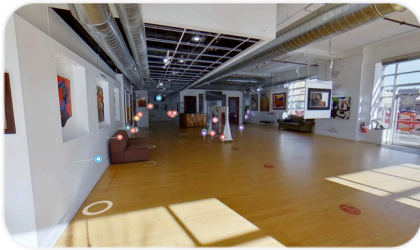

ALPHA BRUTON

Give Your Child Permission Alpha Bruton

$3,000.00

Medium: Acrylic on wood

Dimensions: 64" x 48"