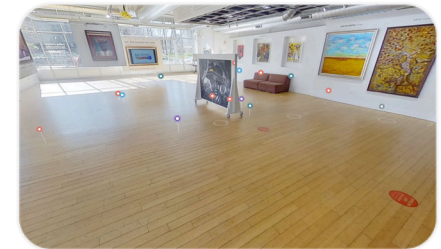

ALPHA BRUTON

**My Head Will Grow to It
Alpha Bruton**

$3,000.00

Medium: Acrylic on wood

Dimensions: 48" x 64"