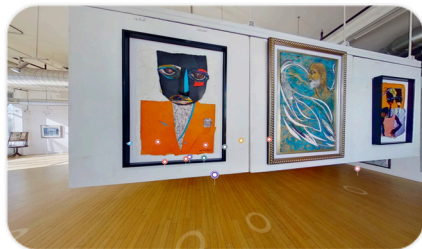

\$4,750.00
Medium: Mixed media collage on
canvas
Dimensions: 48" x 60"

JUDY BOWMAN

Waiting For My Set II
Judy Bowman

\$4,250.00
Medium: Mixed media collage on
canvas
Dimensions: 49" x 37"

DARIN DARBY

Beauty for Ashes
Darin Darby

Ghost of Lumumba
Onzie Norman

\$2,250.00

Medium: Acrylic, collage and resin on wood

Dimensions: 34.5" x 27"

JUDY BOWMAN

Feel the Mood Judy Bowman

\$3,000.00 (SOLD)
Medium: Mixed media collage
Dimensions: 32" x 22"