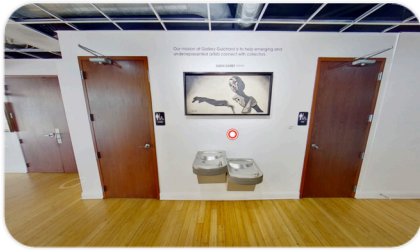

DARIN DARBY

Reach
Darin Darby

$3,500.00 (SOLD)
Medium: Acrylic painted cotton canvas
on MDF board
Dimensions: 24" x 48"