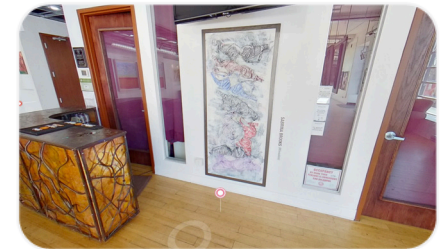

SABRINA BROOKS

Survival Sabrina Brooks

$3,000.00

Medium: Acrylic/ mixed media/ wood
Dimensions: 75" x 33"