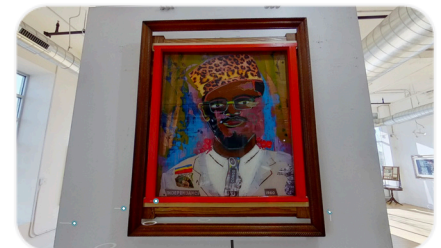

WELCOME TO
HUMAN KIND

<https://bit.ly/vec-9-intro-video>

EXHIBIT SYNOPSIS

Welcome to our new exhibition: Human Kind! This show is a collaboration of artists from the midwest, including Chicago, Detroit, and Milwaukee. Artists capture what makes us human in this thought-provoking, and colorful exhibit. These pieces showcase our ability to love, to care, to show emotion, empathy and feelings, and expressions of human kind that delve into relationships, family, friends and those things that make us human. This exhibit is full of vibrant color, cubism, abstraction and art that touches the soul as it brings joy and makes you think about music, love and laughter. Original art is no longer just about decoration and beautification. Original art has become as much about wellness as it is about decoration. Many of our collectors are finding that during quarantine, art buying is helping them to relax and cleanse their spirits. Enjoy!

\$4,750.00
Medium: Mixed media collage on
canvas
Dimensions: 48" x 60"

JUDY BOWMAN

Waiting For My Set II
Judy Bowman

\$4,250.00
Medium: Mixed media collage on
canvas
Dimensions: 49" x 37"

DARIN DARBY

Beauty for Ashes
Darin Darby

Ghost of Lumumba
Onzie Norman

\$2,250.00

Medium: Acrylic, collage and resin on wood

Dimensions: 34.5" x 27"

JUDY BOWMAN

Feel the Mood Judy Bowman

\$3,000.00 (SOLD)
Medium: Mixed media collage
Dimensions: 32" x 22"