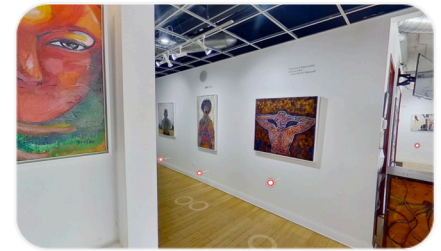

AKIN

BLESS THE LORD OH MY SOUL
Akin

$1,200.00 (SOLD)
Medium: Mixed media
Dimensions: 49" x 25"