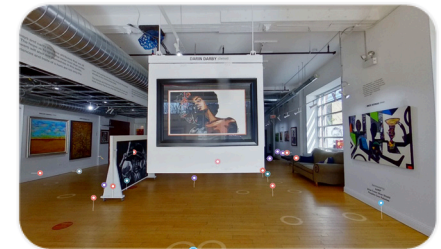

\$4,750.00
Medium: Mixed media collage on
canvas
Dimensions: 48" x 60"

JUDY BOWMAN

Waiting For My Set II
Judy Bowman

\$4,250.00
Medium: Mixed media collage on
canvas
Dimensions: 49" x 37"

DARIN DARBY

Beauty for Ashes
Darin Darby