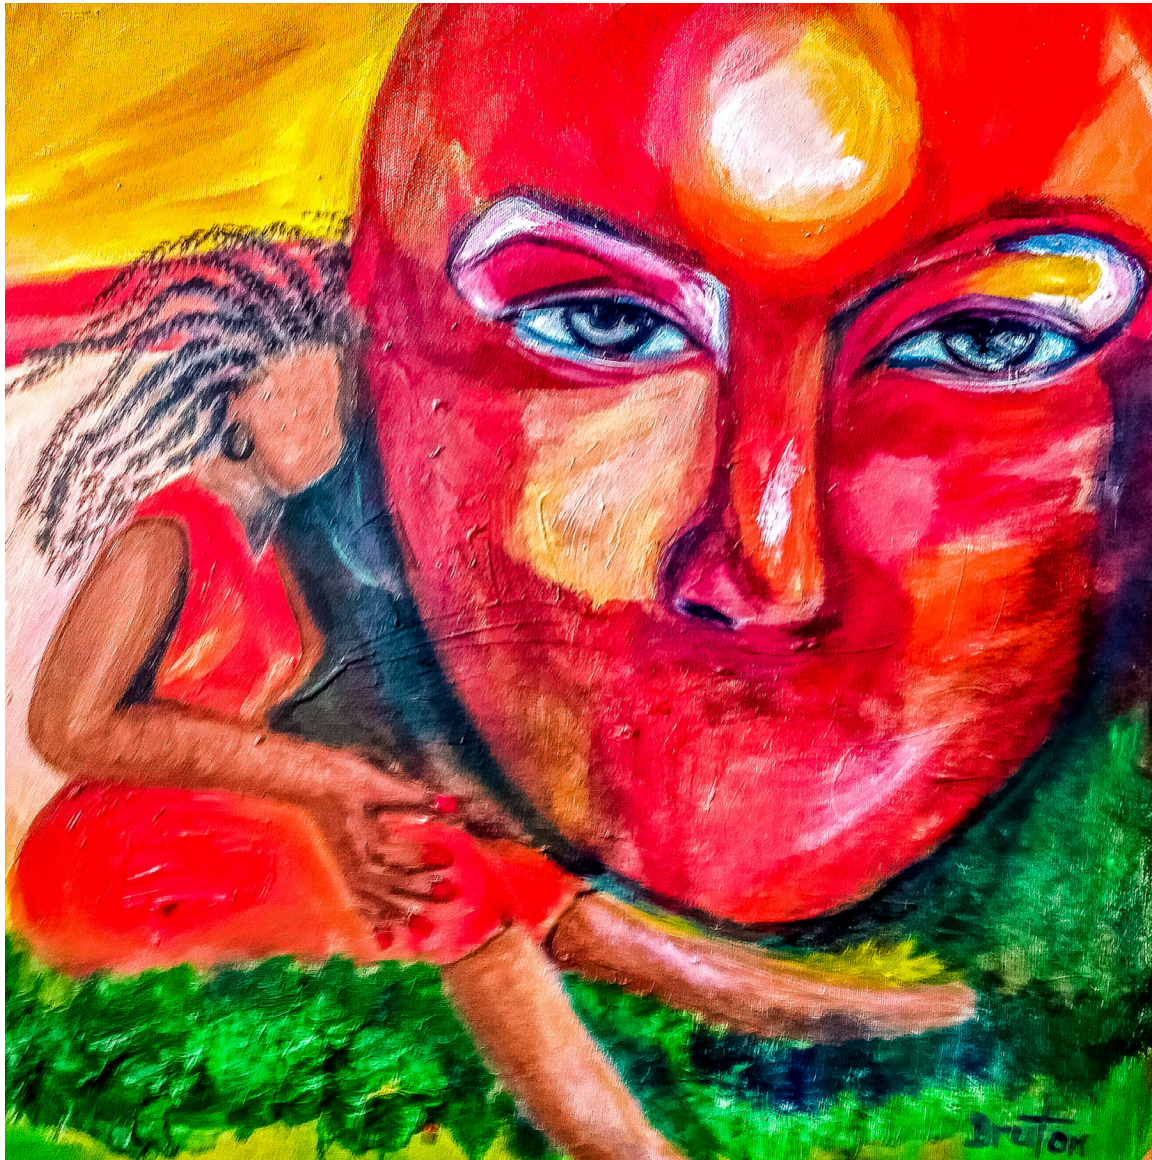

DARIN DARBY

Reach
Darin Darby

\$3,500.00 (SOLD)
Medium: Acrylic painted cotton canvas
on MDF board
Dimensions: 24" x 48"

ALPHA BRUTON

I am the Sacrifice
Alpha Bruton

\$500.00 (SOLD)
Medium: Acrylic
Dimensions: 22" x 22"