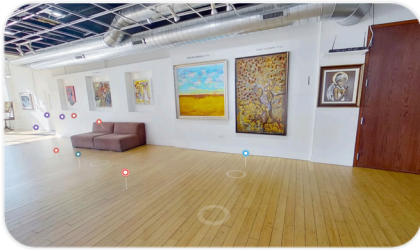

DARIN DARBY

Precious Little Angel
Darin Darby

$850.00

Medium: Textured cardstock paper and
mat board

Dimensions: 24" x 18"