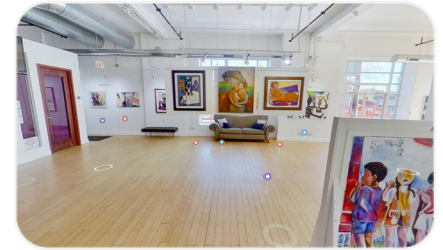

\$3,000.00

Medium: Acrylic on wood

Dimensions: 48" x 64"

JUDY BOWMAN

Now I Lay Me
Judy Bowman

\$3,000.00 (SOLD)
Medium: Mixed media collage
Dimensions: 43" x 33"

PETER OWOLABI

Shield of Love
Peter Owolabi