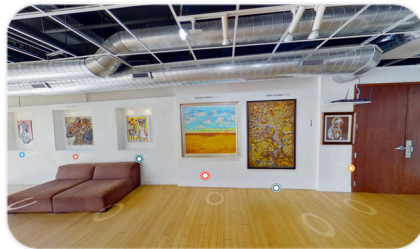

PETER OWOLABI

Tune of Love
Peter Owolabi

$1,850.00 (SOLD)
Medium: Burnt wood, mixed media
Dimensions: 35" x 34"