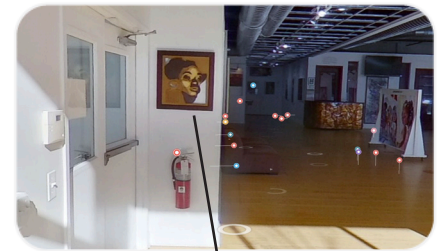

\$2,500.00 (SOLD)

Medium: Burnt wood, mixed media
Dimensions: 49" x 37"

JUDY BOWMAN

Red Gloves and Fishnets
Judy Bowman

\$3,500.00
Medium: Collage
Dimensions: 27" x 32"

Darin Darby

Beauty of Africa
Darin Darby