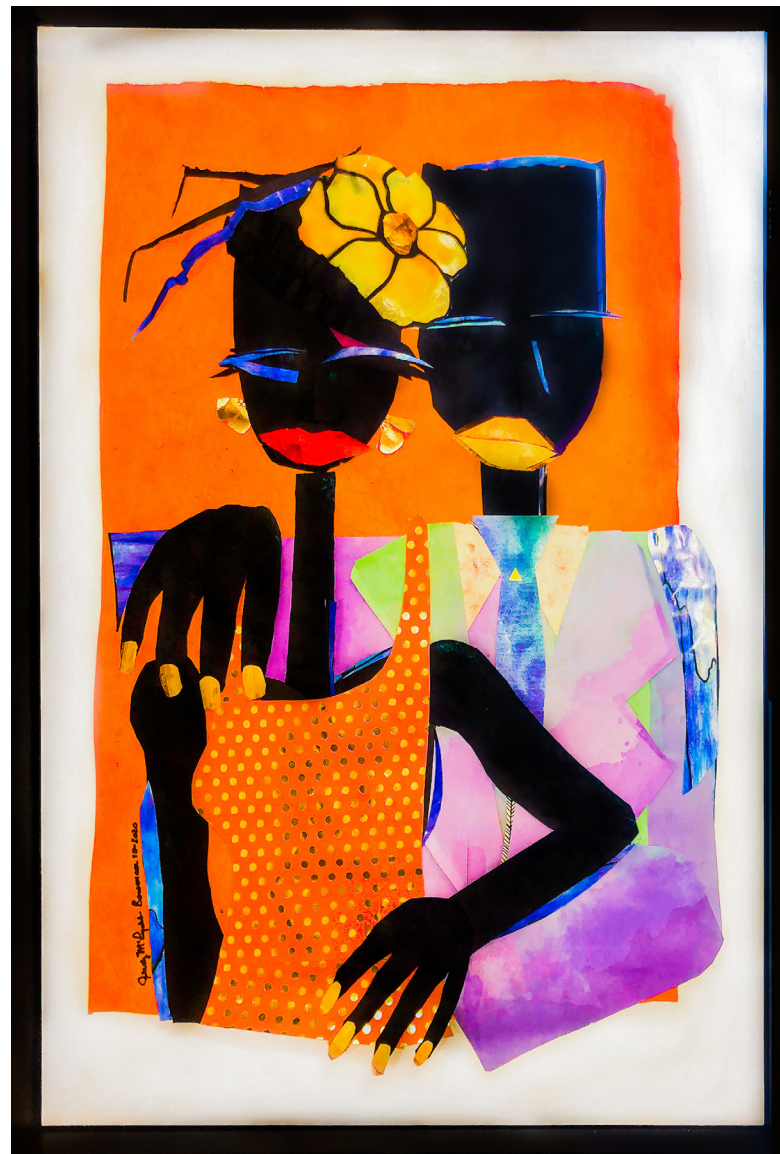

\$2,500.00 (SOLD)

Medium: Burnt wood, mixed media
Dimensions: 49" x 37"

JUDY BOWMAN

Red Gloves and Fishnets
Judy Bowman

\$3,500.00
Medium: Collage
Dimensions: 27" x 32"

Darin Darby

Beauty of Africa
Darin Darby

\$650.00 (SOLD)

Medium: Wood and fiberboard

Dimensions: 18" x 16"

JUDY BOWMAN

**All Dressed Up With No
Place to Go**
Judy Bowman

\$2,700.00 (SOLD)
Medium: Mixed media collage
Dimensions: 27" x 19"

THANK YOU