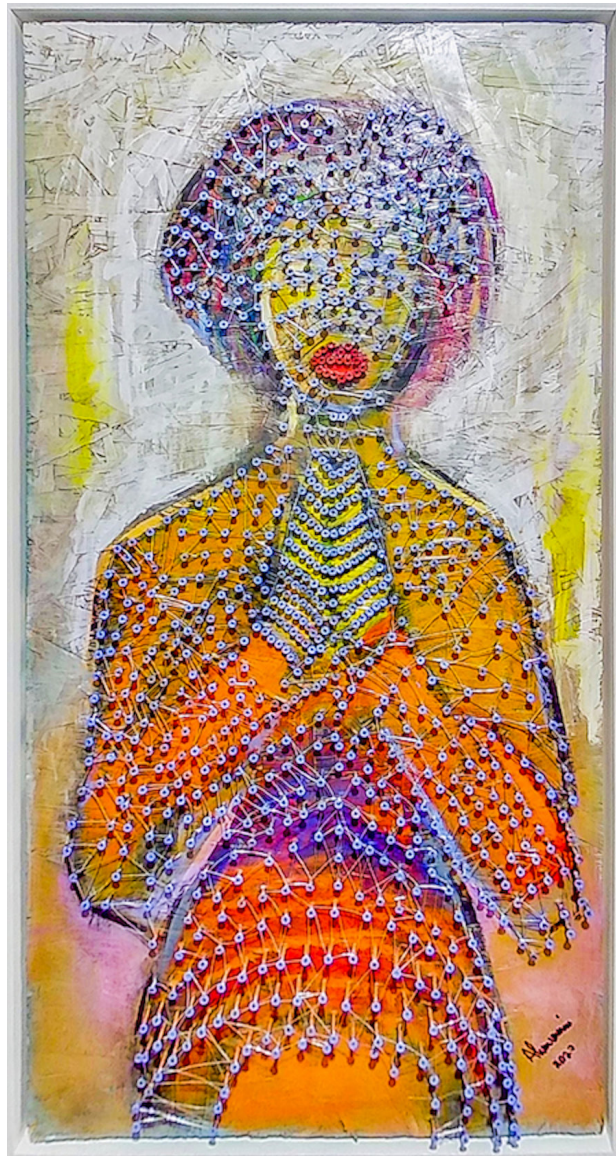

AKIN

BLESS THE LORD OH MY SOUL
Akin

$1,200.00 (SOLD)
Medium: Mixed media
Dimensions: 49" x 25"