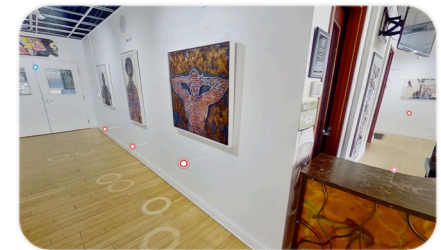

AKIN

BLESS THE LORD OH MY SOUL
Akin

$1,200.00 (SOLD)
Medium: Mixed media
Dimensions: 49" x 25"