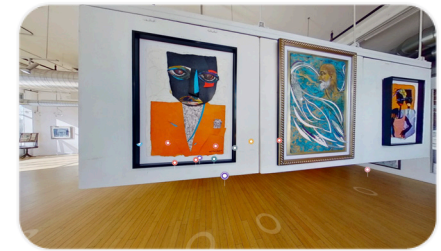

JUDY BOWMAN

Arch Angel Micheal
Judy Bowman

$2,750.00
Medium: Mixed media collage
Dimensions: 44" x 34"