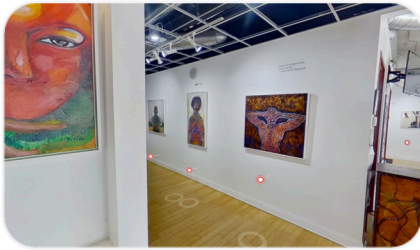

AKIN

REFLECTION.

Akin

$1,300.00 (SOLD)

Medium: Mixed media

Dimensions: 39" x 37"