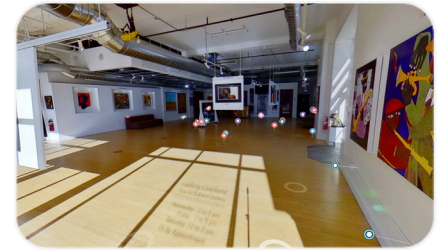

\$4,750.00
Medium: Mixed media collage on
canvas
Dimensions: 48" x 60"

JUDY BOWMAN

Waiting For My Set II
Judy Bowman

\$4,250.00
Medium: Mixed media collage on
canvas
Dimensions: 49" x 37"

DARIN DARBY

Beauty for Ashes
Darin Darby