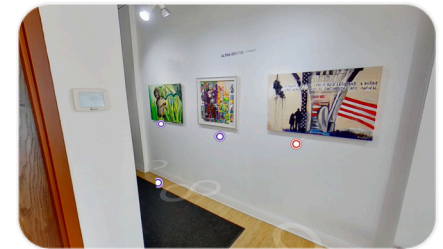

ALPHA BRUTON

Journey Through True Life Alpha Bruton

$900.00

Medium: Acrylic on museum panel

Dimensions: 28" x 33"