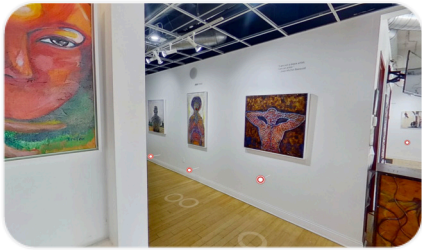

AKIN

THE JOURNEY.

Akin

$1,200.00 (SOLD)

Medium: Mixed media

Dimensions: 37" x 39"