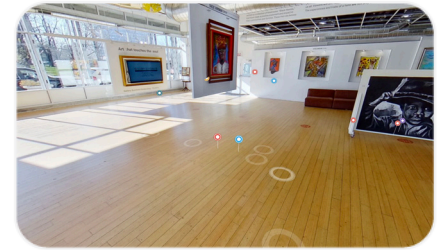

Ghost of Lumumba
Onzie Norman

\$2,250.00

Medium: Acrylic, collage and resin on wood

Dimensions: 34.5" x 27"

JUDY BOWMAN

Feel the Mood Judy Bowman

\$3,000.00 (SOLD)
Medium: Mixed media collage
Dimensions: 32" x 22"