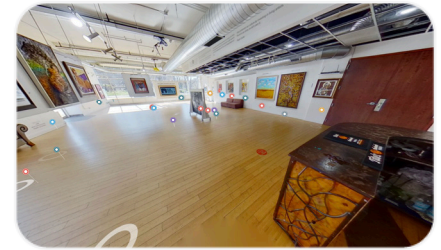

ALPHA BRUTON

**My Head Will Grow to It
Alpha Bruton**

$3,000.00

Medium: Acrylic on wood

Dimensions: 48" x 64"