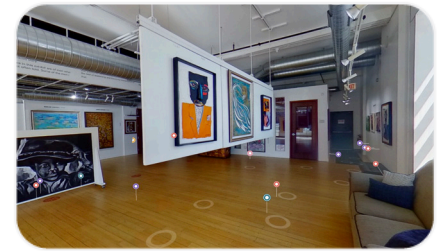

JUDY BOWMAN

Arch Angel Micheal
Judy Bowman

$2,750.00
Medium: Mixed media collage
Dimensions: 44" x 34"