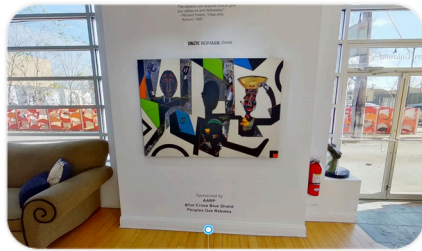

ONZIE NORMAN

Nuba Rebels
Onzie Norman

$1,600.00 (SOLD)
Medium: Acrylic and collage on wood
Dimensions: 42" x 57"